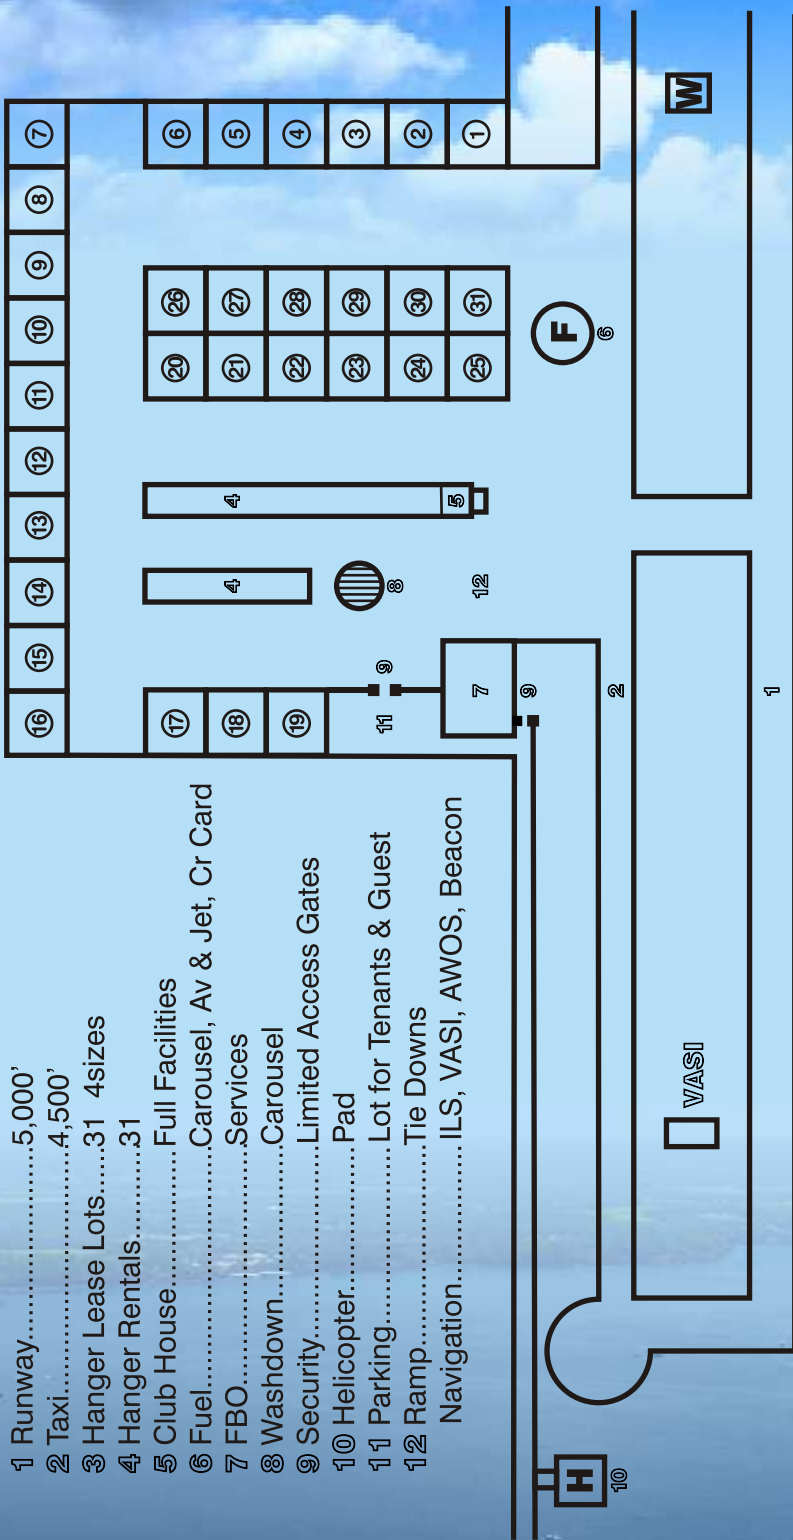

www.southgrandlakeairport.com

**SOUTH GRAND LAKE AIRPORT
MASTER PLAN**

- 1 Runway.....5,000'
- 2 Taxi.....4,500'
- 3 Hanger Lease Lots.....31 4sizes
- 4 Hanger Rentals.....31
- 5 Club House..... Full Facilities
- 6 Fuel.....Carousel, Av & Jet, Cr Card
- 7 FBO.....Services
- 8 Washdown.....Carousel
- 9 Security..... Limited Access Gates
- 10 Helicopter..... Pad
- 11 Parking..... Lot for Tenants & Guest
- 12 Ramp.....Tie Downs
- Navigation..... ILS, VASI, AWOS, Beacon